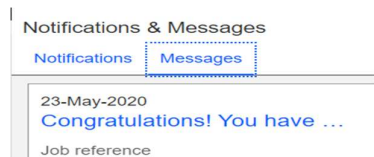

Step 3. Open that message to the bottom you will find IBM Reference number.

Your reference number is: